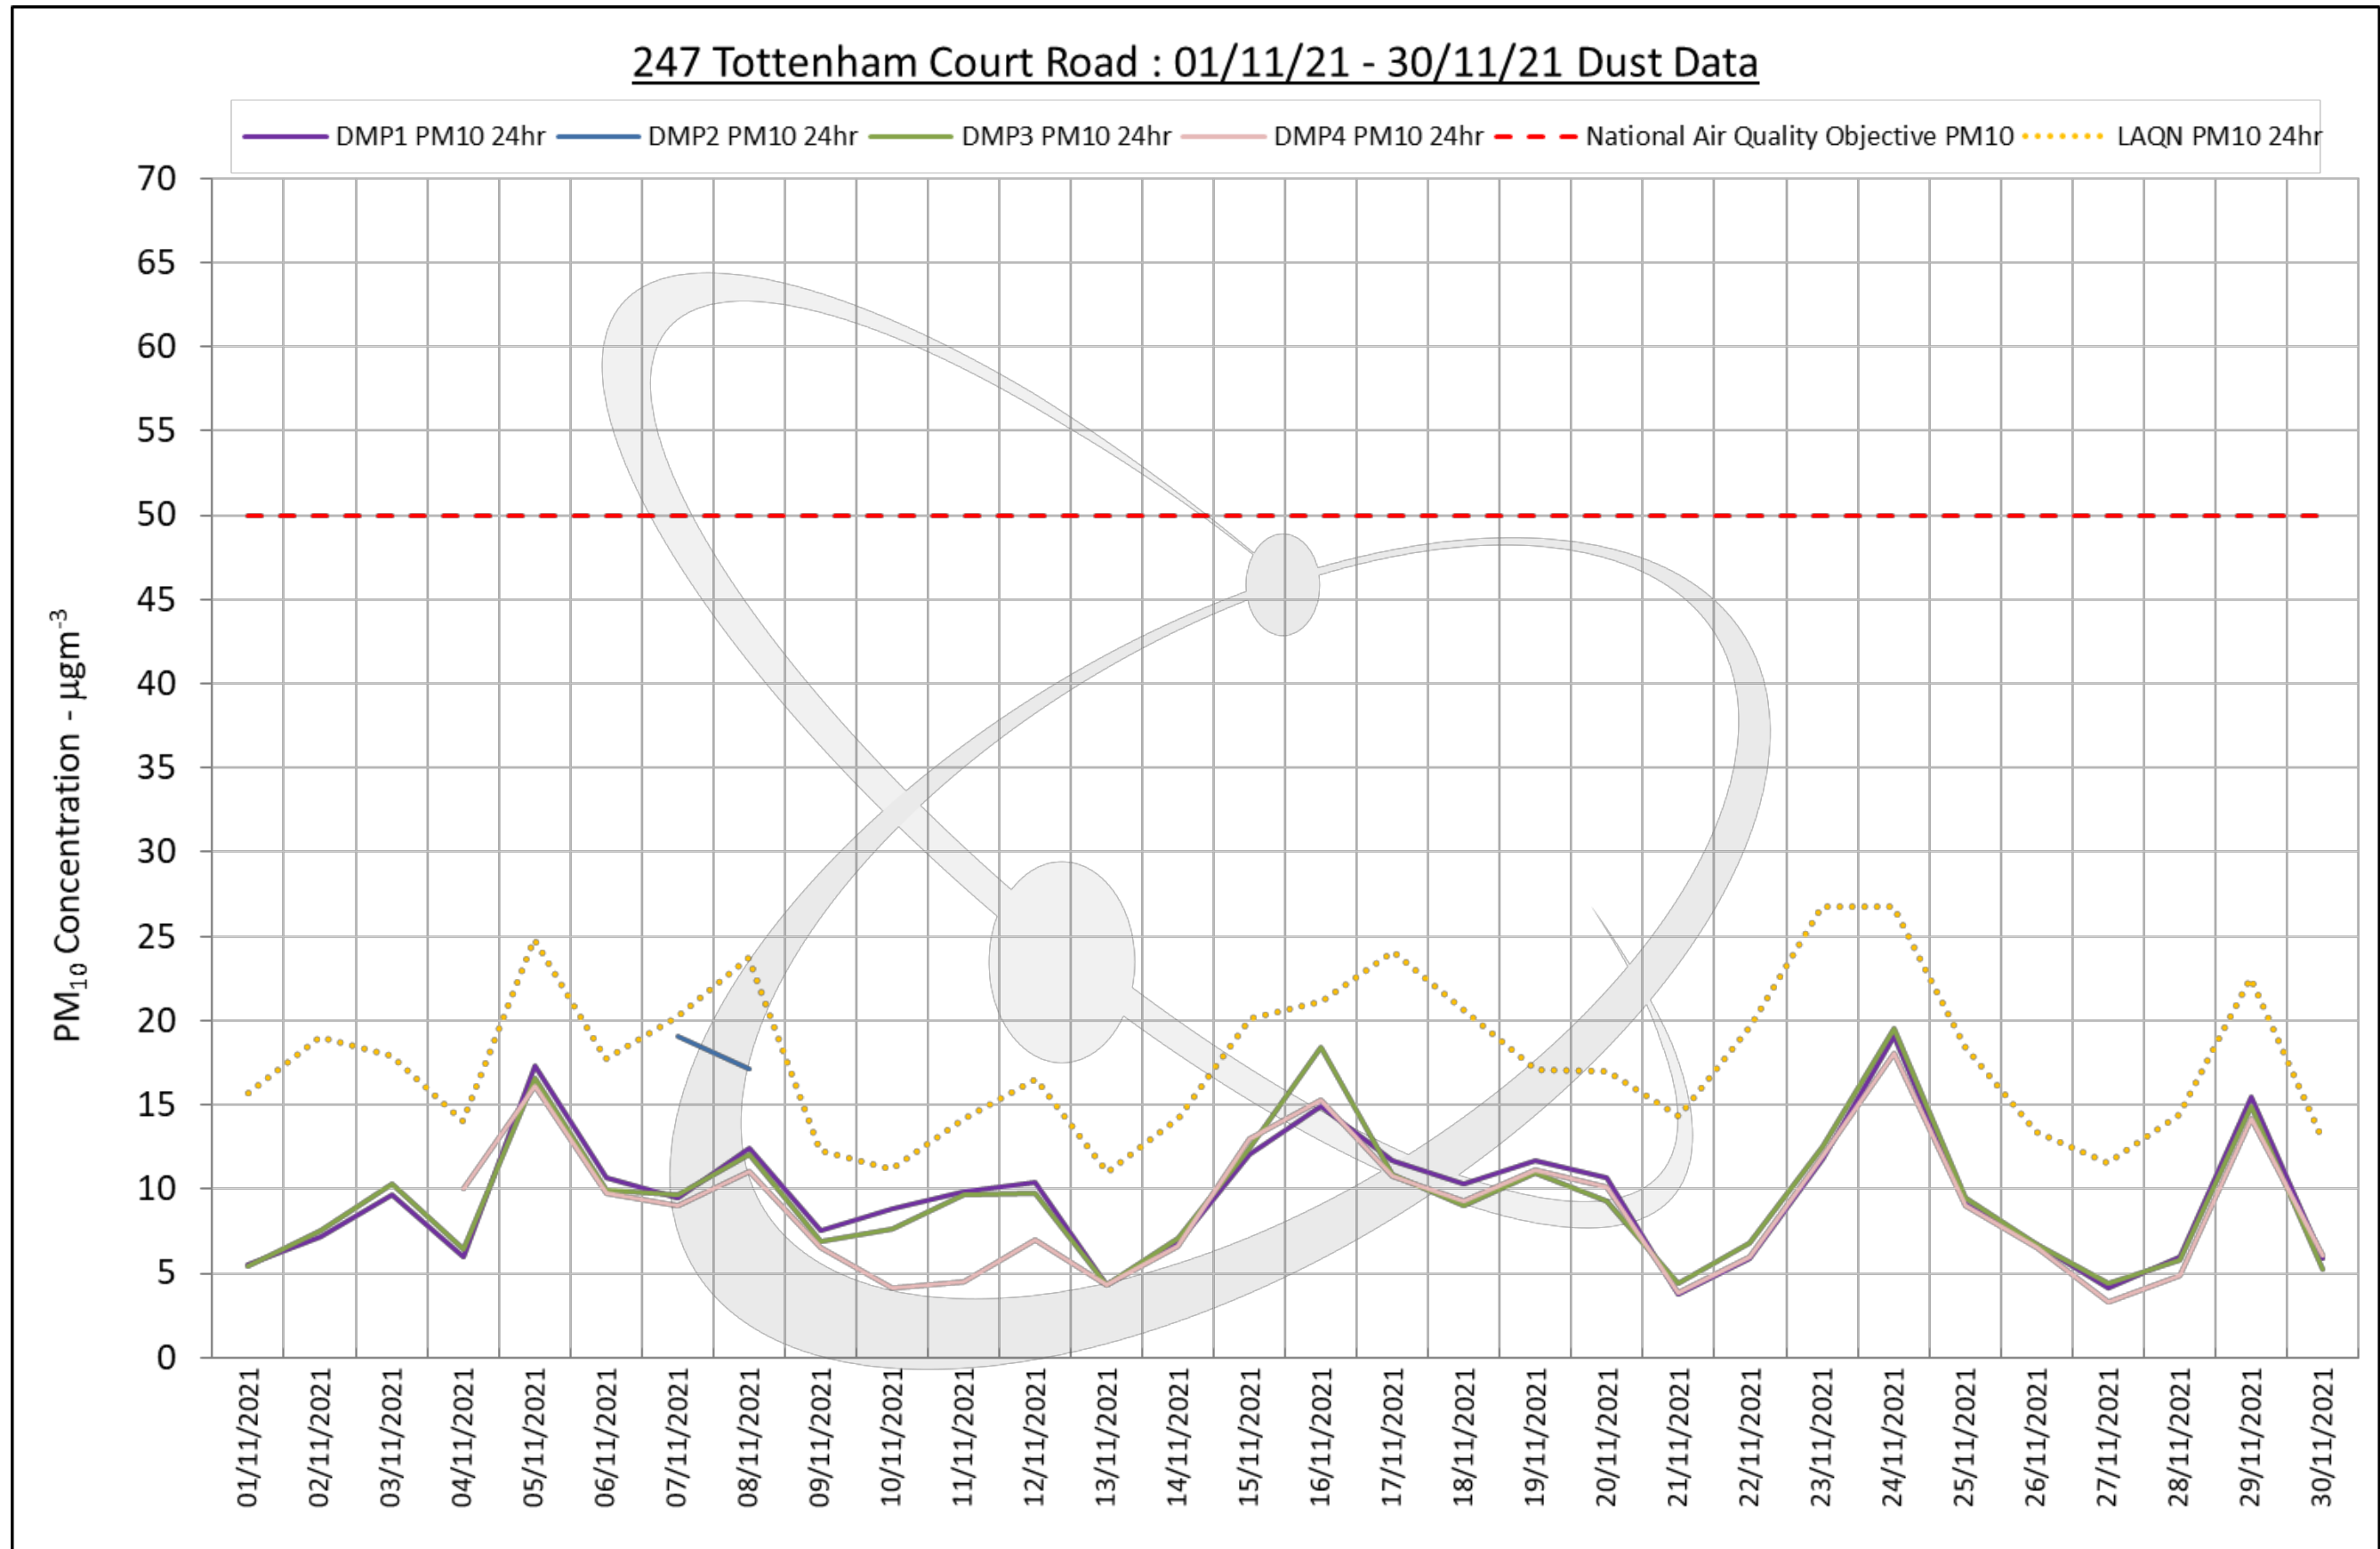

7. Summary of Air Quality (PM₁₀) – 24 Hour Average

A summary of measurement data at DMP1, DMP2, DMP3 and DMP4, shown as 24-hour average values, is provided in Table 2. Where “-” is shown this denotes no data available. Please note, tabulated mean average data in 15-min and 1-hour values is provided separately as Appendix 2.

Date	24-hour average PM₁₀ concentration (µg/m³)				Data capture (%)			
	DMP1	DMP2	DMP3	DMP4	DMP1	DMP2	DMP3	DMP4
03/09/2021	16.3	-	16.3	16.0	51	-	51	51
04/09/2021	15.9	-	16.3	15.5	100	-	100	100
05/09/2021	21.3	-	21.4	19.8	100	-	99	99
06/09/2021	25.9	-	26.7	25.7	100	-	100	100
07/09/2021	31.0	-	31.3	29.3	100	-	100	100
08/09/2021	41.4	-	42.5	40.6	100	-	100	100
09/09/2021	14.8	-	16.5	15.7	100	-	100	100
10/09/2021	6.4	-	6.0	5.5	100	-	100	100
11/09/2021	7.1	-	6.6	6.2	100	-	100	100
12/09/2021	5.1	-	5.1	4.3	100	-	100	100
13/09/2021	3.4	-	3.8	2.9	100	-	100	100
14/09/2021	14.7	-	15.0	13.1	100	-	100	100
15/09/2021	9.9	-	10.3	9.1	100	-	100	100
16/09/2021	13.7	-	13.9	12.4	100	-	100	100
17/09/2021	8.5	-	8.2	7.2	100	-	100	100
18/09/2021	14.3	-	14.9	13.2	100	-	100	100
19/09/2021	31.5	-	32.1	29.7	100	-	100	100
20/09/2021	6.9	-	6.7	5.9	100	-	100	100
21/09/2021	9.3	-	10.2	8.7	100	-	100	100
22/09/2021	9.0	-	9.3	7.8	100	-	98	100
23/09/2021	5.7	10.6	5.8	4.7	100	40	100	100
24/09/2021	7.6	12.5	7.0	6.7	100	100	100	100
25/09/2021	10.0	7.6	10.2	9.5	100	100	100	100
26/09/2021	17.9	11.4	17.9	16.5	100	100	100	100
27/09/2021	3.5	8.3	3.7	2.8	100	100	100	94
28/09/2021	5.5	13.1	5.7	5.5	100	100	100	100
29/09/2021	3.4	8.5	3.3	3.4	100	100	100	100
30/09/2021	4.8	12.0	5.2	5.4	100	100	100	100
01/10/2021	5.5	9.3	4.5	5.0	100	100	100	100
02/10/2021	5.4	8.9	5.3	4.9	100	94	100	100