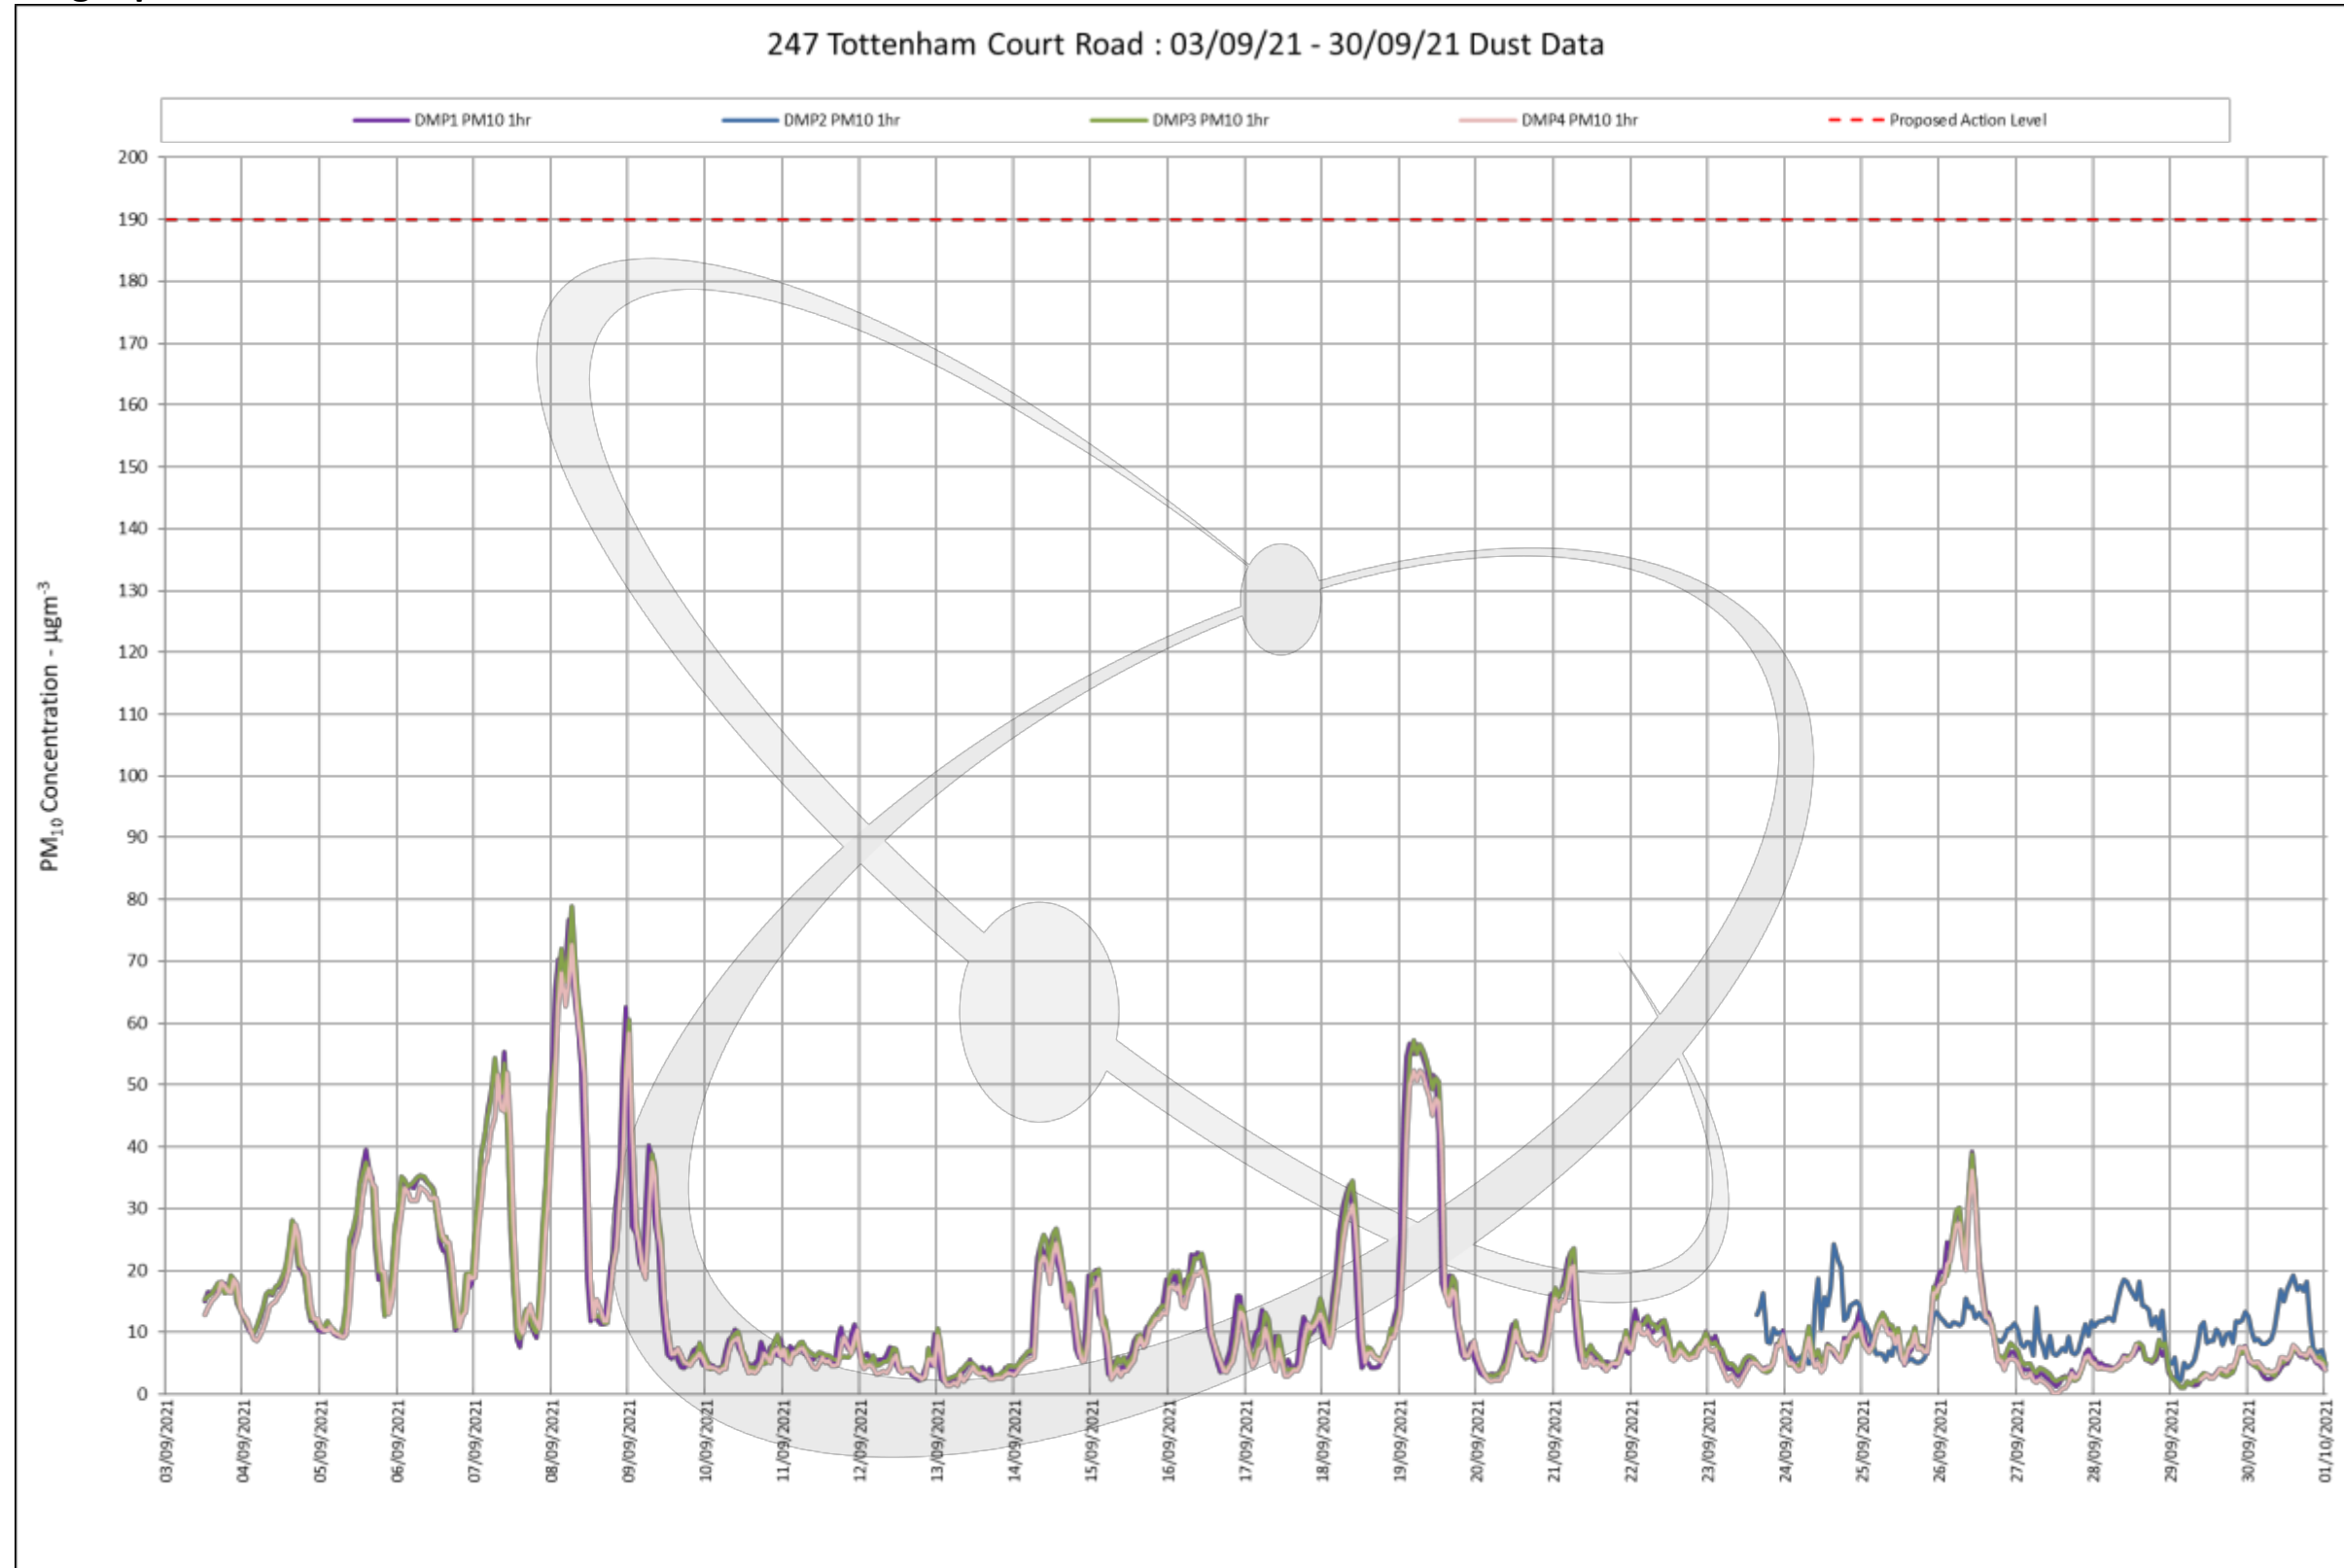

5. Dust (PM₁₀) Monitoring Graphs—1-hour data