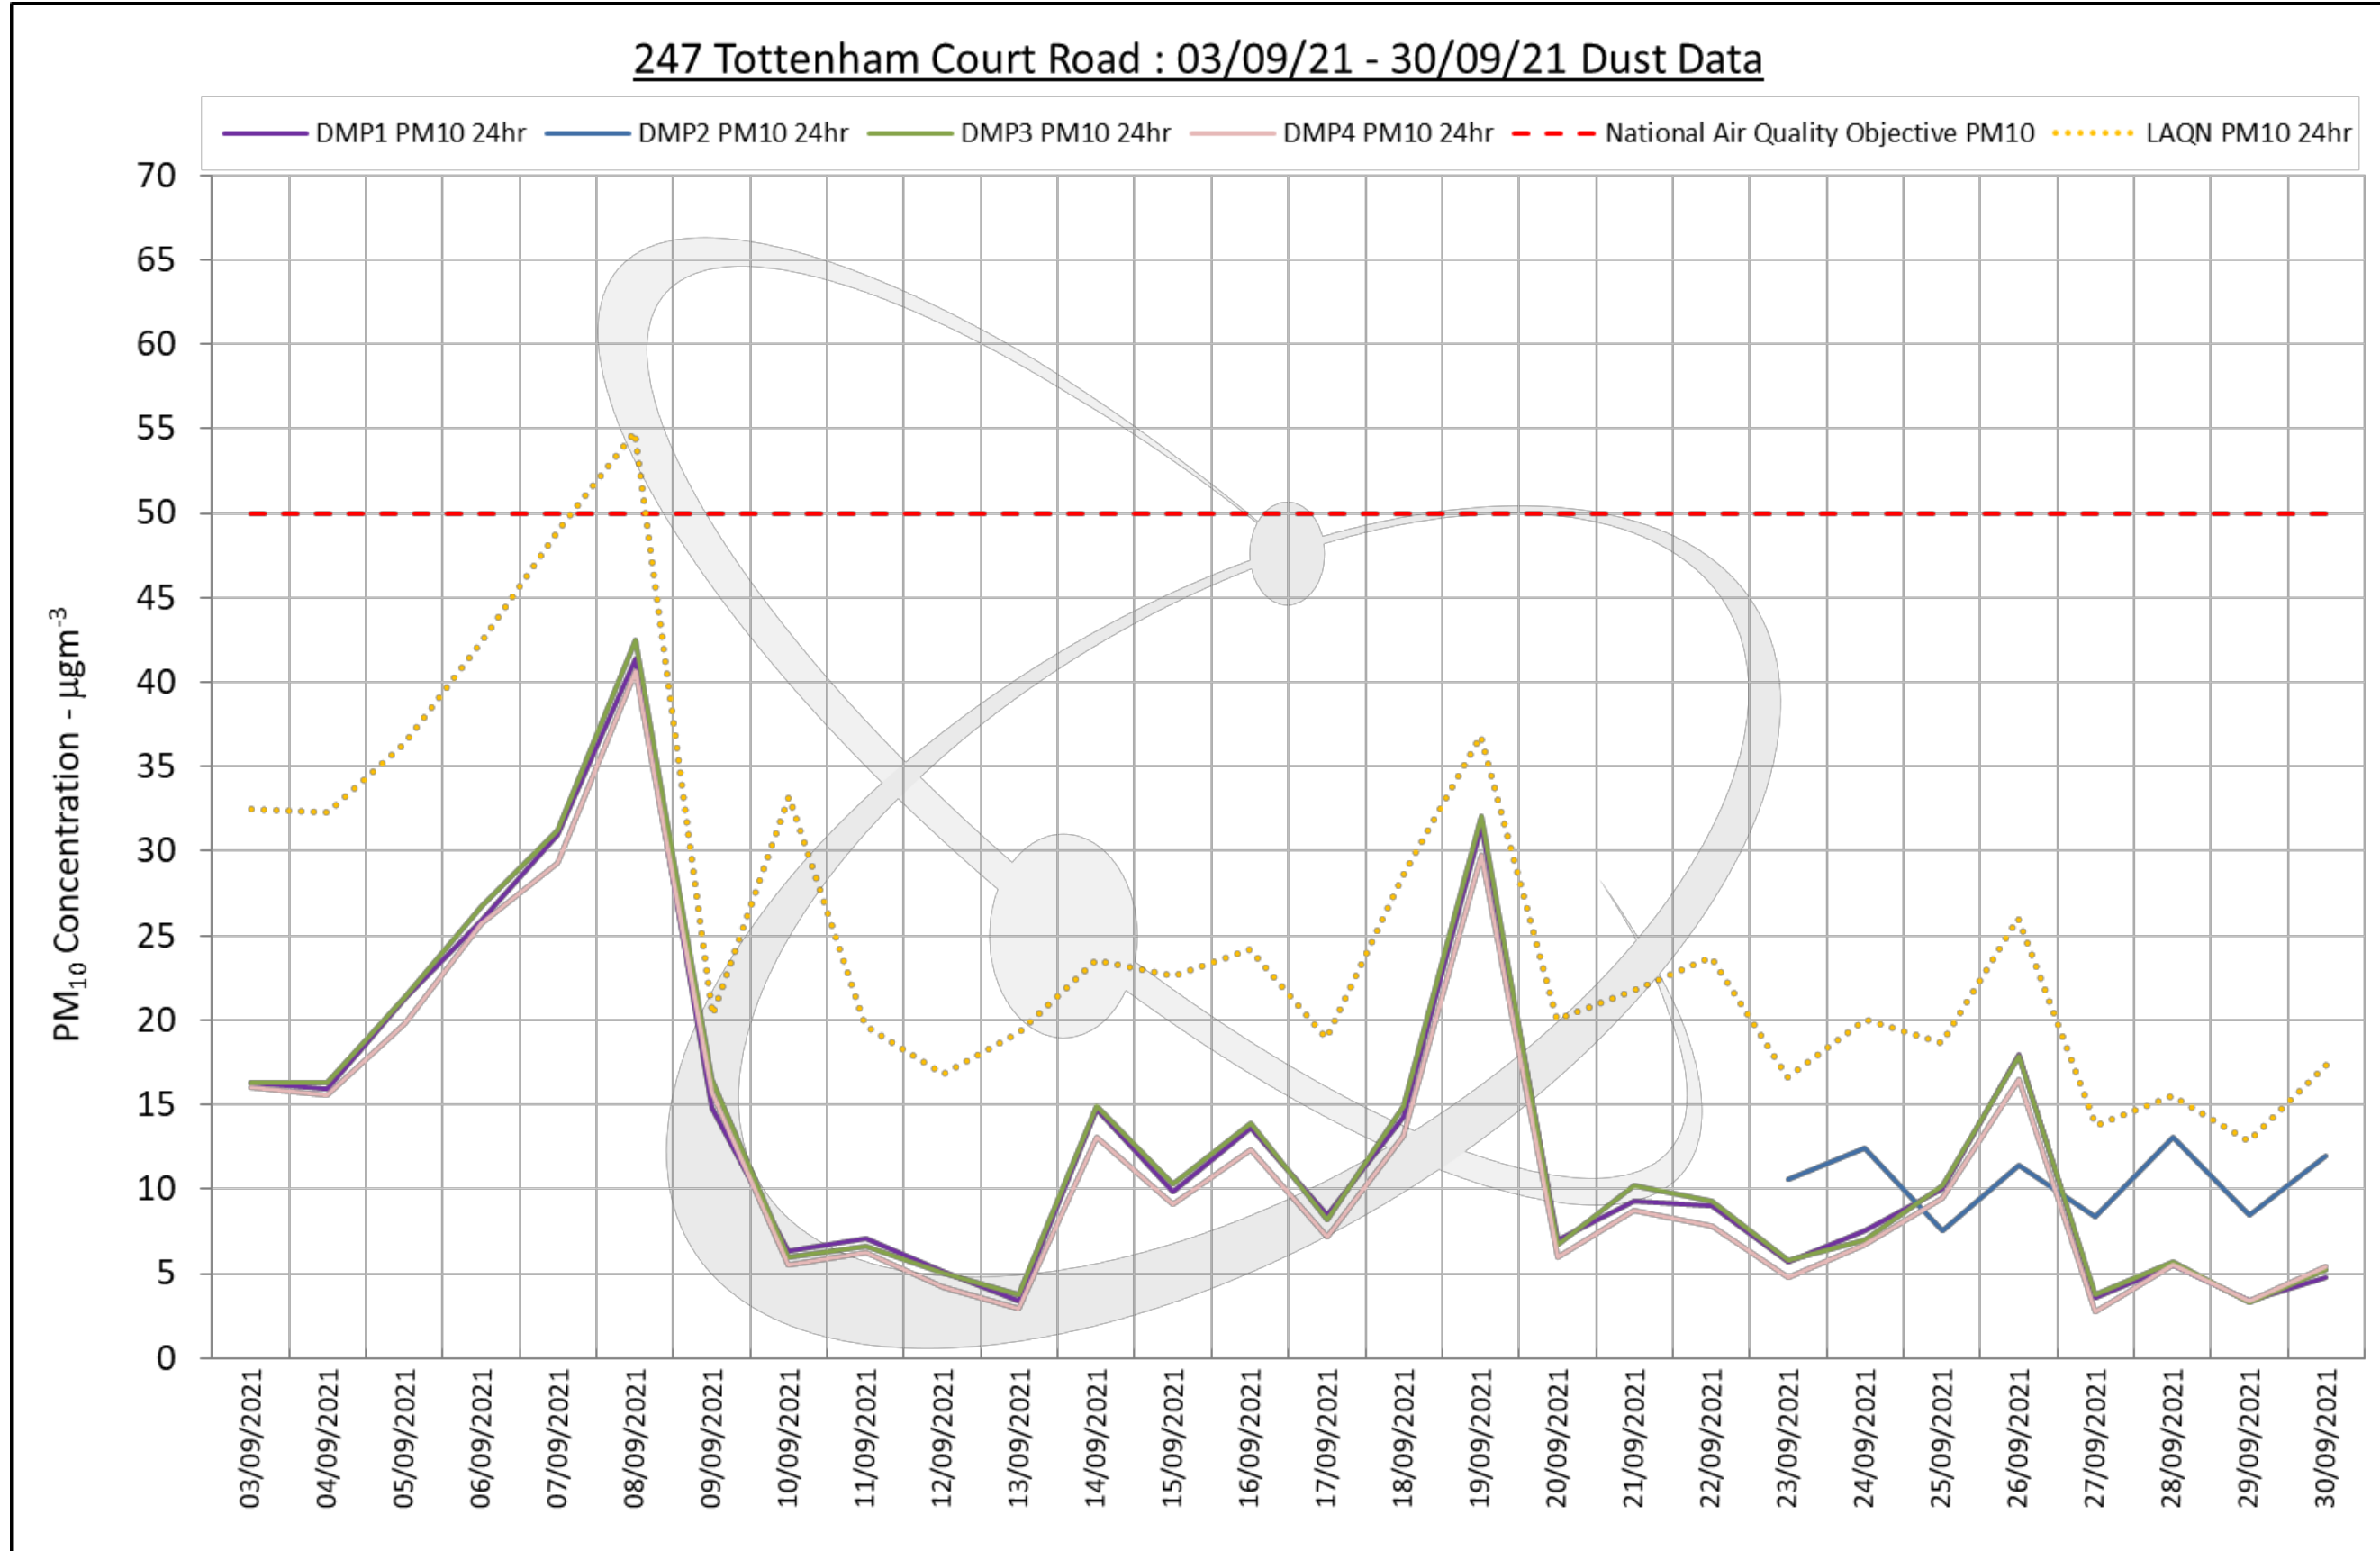

6. Dust (PM₁₀) Monitoring Graphs – 24-hour data