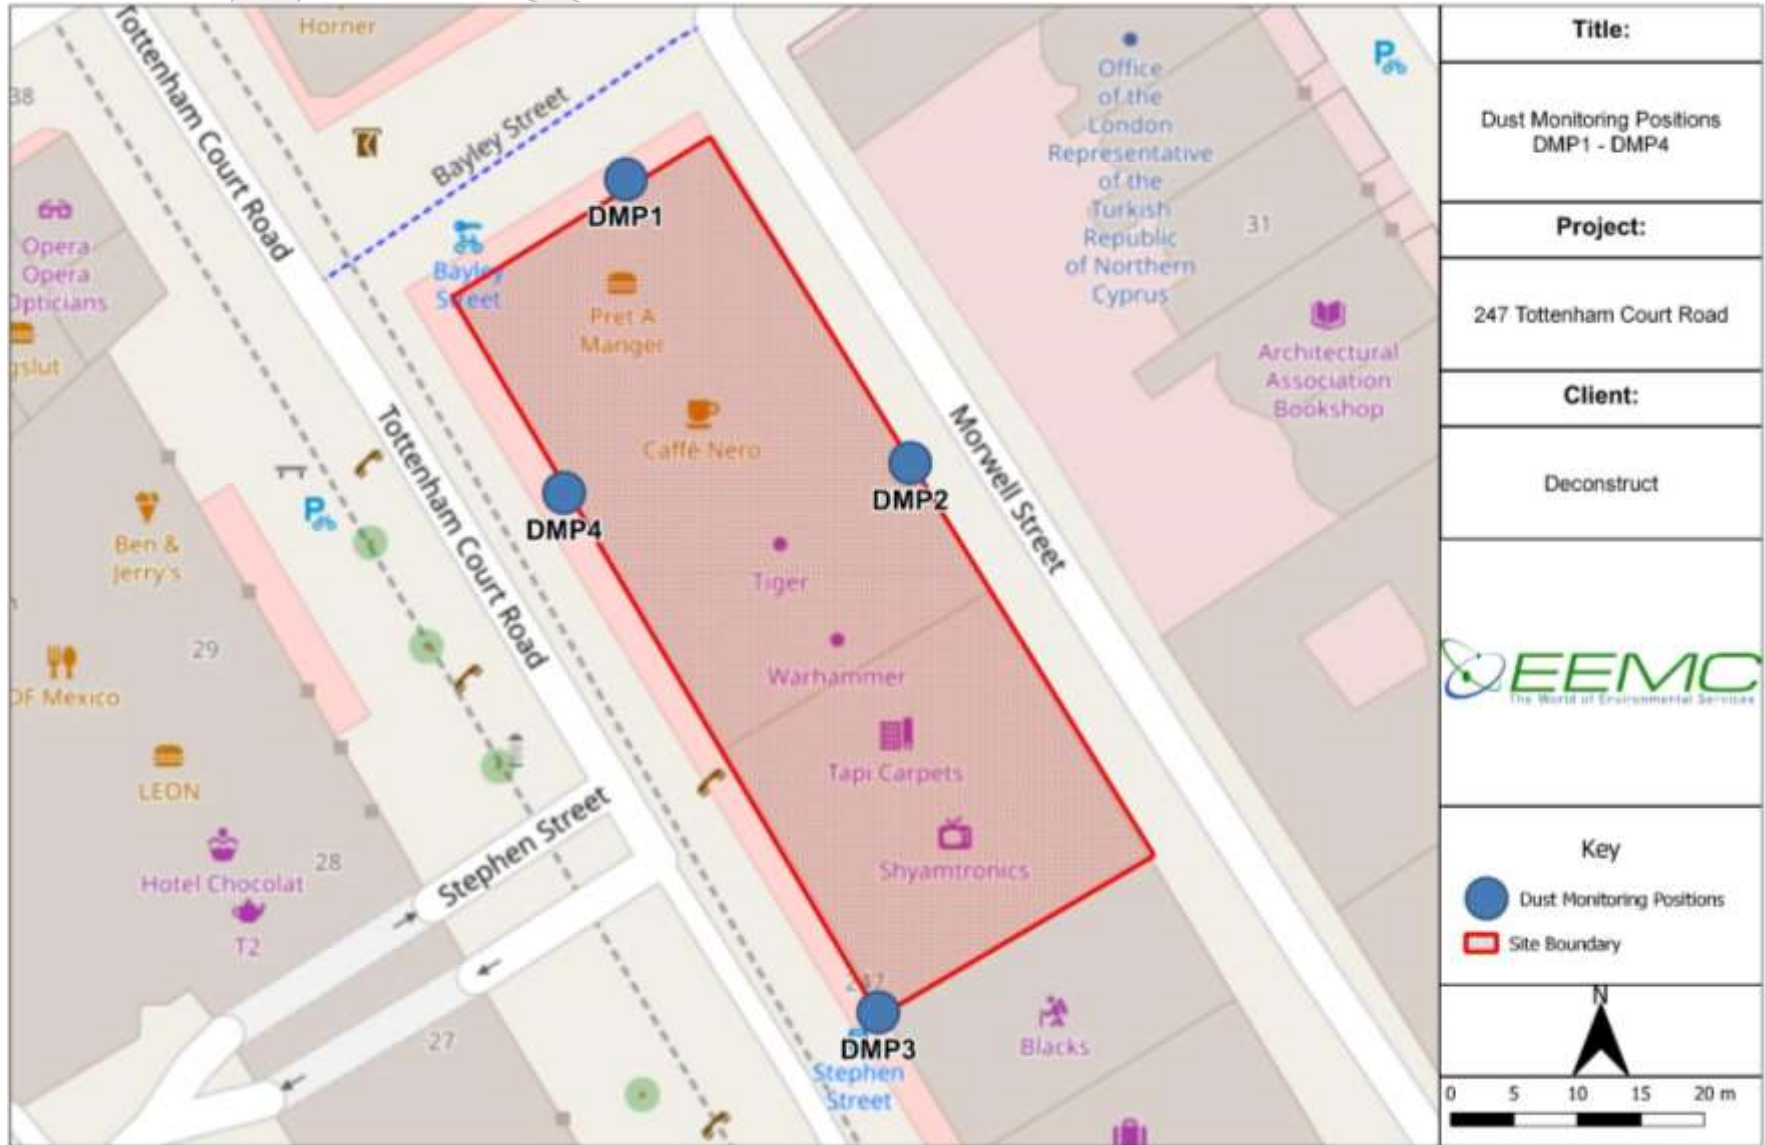

Figure 1 - Baseline Monitoring Positions DMP1 – DMP4